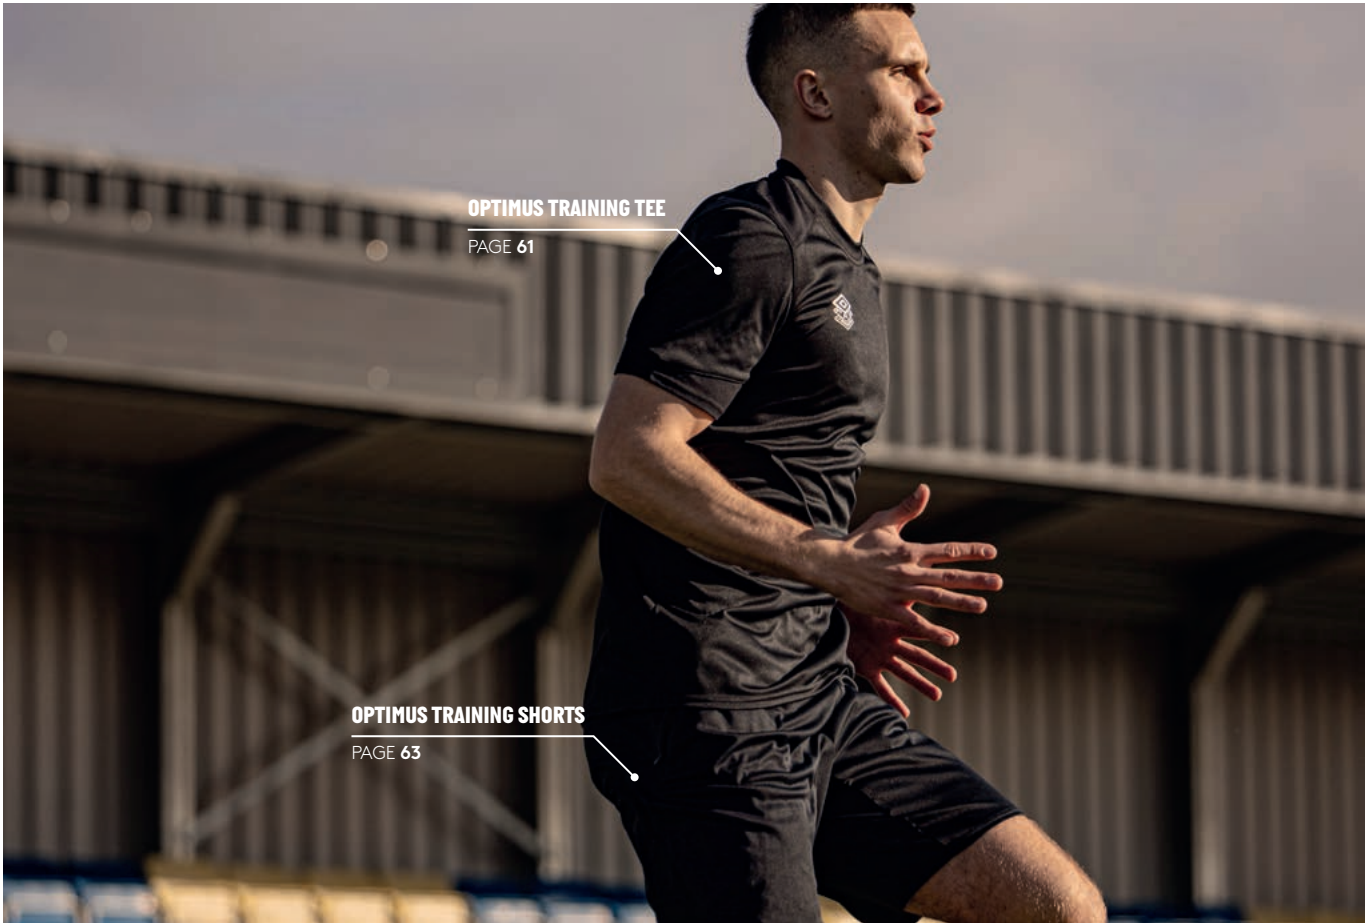

OPTIMUS TRAINING TEE

PAGE 61

OPTIMUS TRAINING SHORTS

PAGE 63

TECHNICAL GLOVE