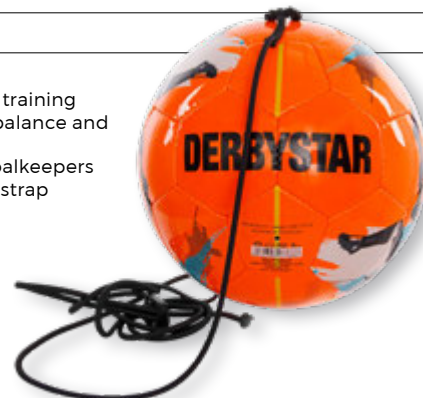

MULTIKICK

Mini

£ 24,99

SIZE:

- PU
- specially for technique training
- improves ball control, balance and shot
- for both players and goalkeepers
- with adjustable elastic strap

Blue - Orange
287945 - 5333

MULTIKICK

£ 33,99

SIZE: 5

- PU
- specially for technique training
- improves ball control, balance and shot
- for both players and goalkeepers
- with adjustable elastic strap

No Colour
287900 - 0000

LIGHT

Grippy Handball