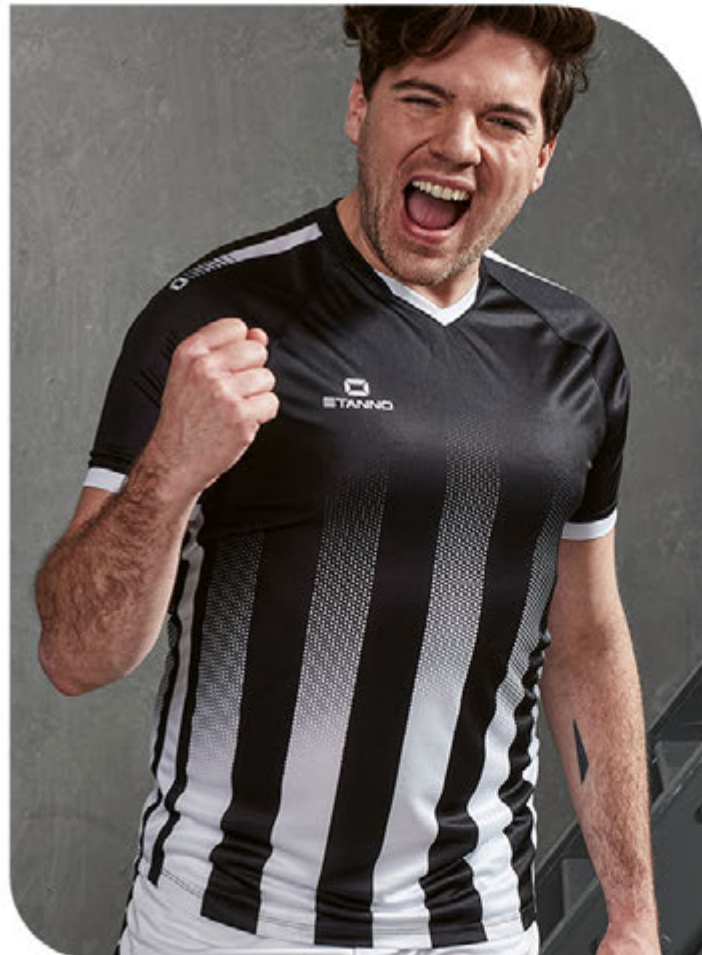

VIVID

Shirt

JR: 116 - 128 - 140 - 152 - 164 - 176

SR: S - M - L - XL - 2XL - 3XL

- 100% recycled polyester
- pro fit
- round neck
- ClimaTec finish
- sublimated pattern
- double-stitched seams
- fast drying
- easy print
- mesh insert

ART.NO. **410010**

£ **20,50**

£ **24,99**

Available to end of stock **2029**

Green - White
410010 - 1200