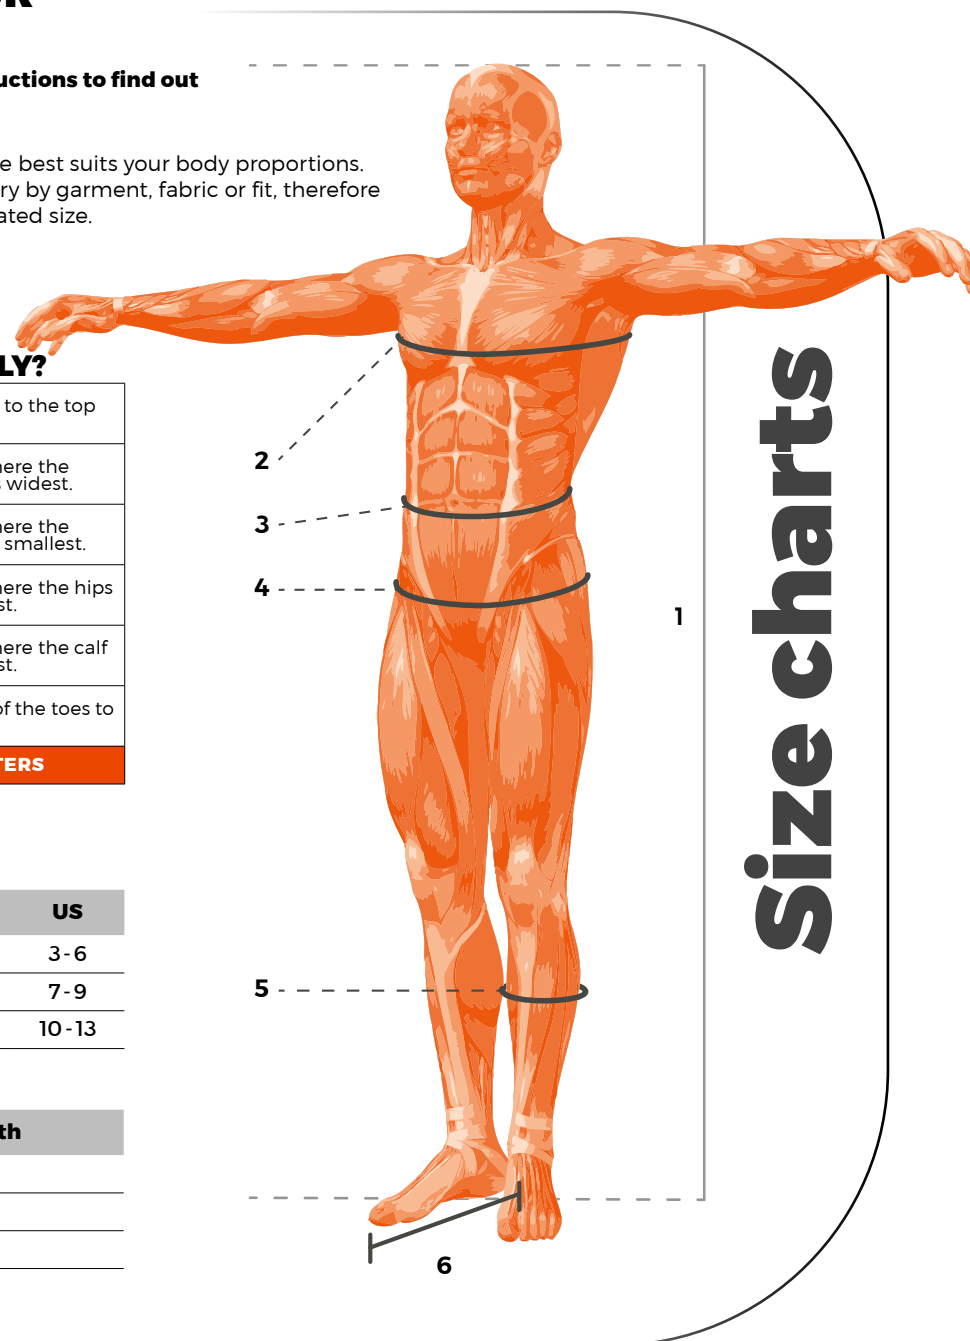

CHILDREN

Size	Chest	Waist	Hips	Body length
104	52 - 57	44 - 49	54 - 59	98 - 104
116	58 - 63	50 - 56	60 - 65	110 - 116
128	64 - 69	56 - 61	66 - 71	122 - 128
140	70 - 75	62 - 67	72 - 77	134 - 140
152	76 - 81	68 - 73	78 - 83	146 - 152
164	82 - 87	74 - 79	84 - 89	158 - 164
176	88 - 93	80 - 85	90 - 95	170 - 176

SOCKS

Foot length	UK	EU	US
≥ 15,9	8-11	25-29	9-12
≥ 18,4	11,5-3	30-35	12,5-4
≥ 22,9	3,5-6,5	36-40	4-7,5
≥ 26	7-9,5	41-44	8-10,5
≥ 29	10-12,5	45-48	11-13,5

NOT SURE WHAT YOUR SIZE IS?

Use our size charts and measuring instructions to find out which size suits you best.

Our size charts indicate which clothing size best suits your body proportions. We have a wide range of sizes that may vary by garment, fabric or fit, therefore garments may vary slightly from the indicated size.

HOW TO MEASURE CORRECTLY?

1	Body length	Measure from the sole to the top of your head.
2	Chest	Measure all around where the chest circumference is widest.
3	Waist	Measure all around where the waist circumference is smallest.
4	Hips	Measure all around where the hips circumference is widest.
5	Calf	Measure all around where the calf circumference is widest.
6	Foot length	Measure from the tip of the toes to the back of your heels.

SIZES ARE MEASURED IN CENTIMETERS

COMPRESSION SOCKS

Foot length	Calf size	UK	EU	US
≥22-24,5	32-37	3-5	35-38	3-6
≥25-27,5	38-42	6-8	39-42	7-9
≥28-30,5	43-47	9-12	43-46	10-13

FOOTLESS SOCKS

Size	Body length
MINI	≤ 135
JUNIOR	≤ 160
SENIOR	≥ 160