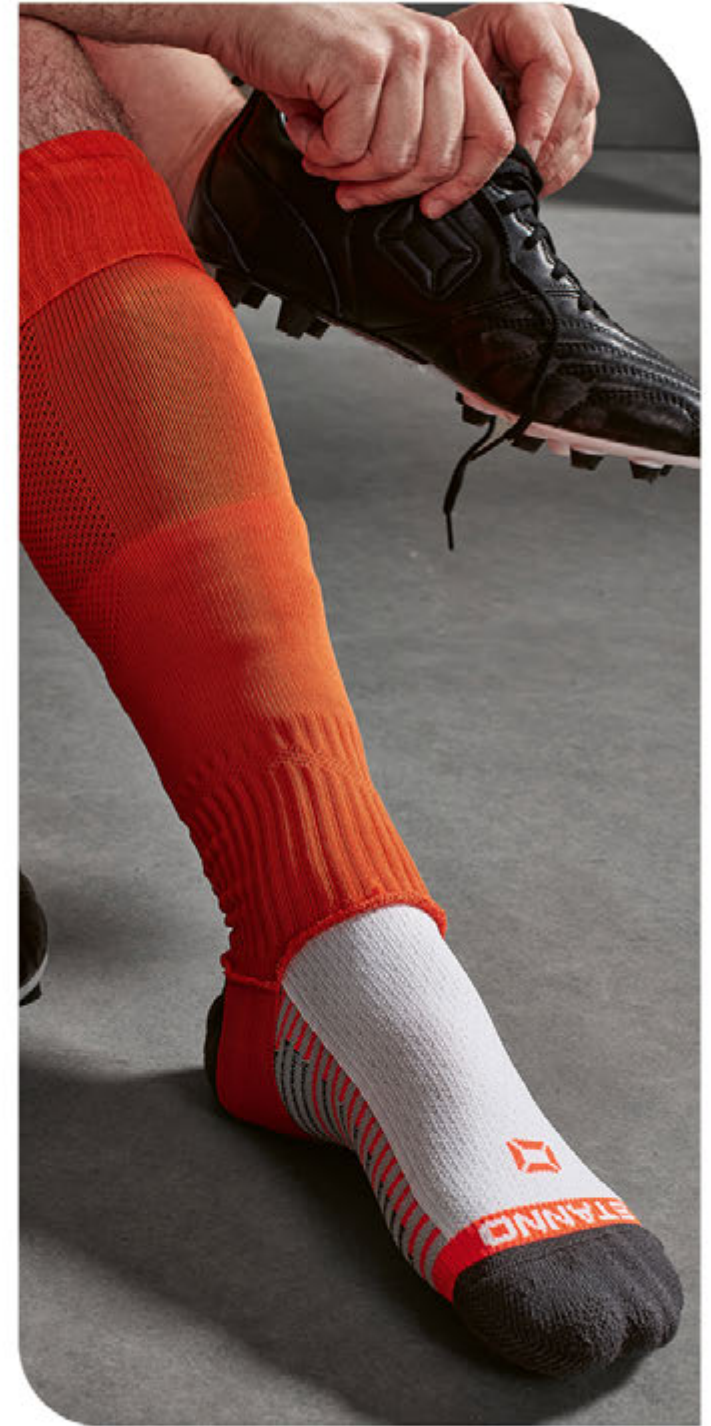

MOVE

Crew Socks

ART.NO. **444003**

JR: 36/40

€ **14,50**

SR: 41/44 - 45/48

€ **16,99**

- 71% recycled polyester, 25% polyamide, 4% elastane
- high-quality jacquard knit
- footbed and heel with nanofront (anti-slip)
- optimal moisture management
- high stretch
- anatomical foot
- left-right indication
- flat seam toe

[SOCKS]