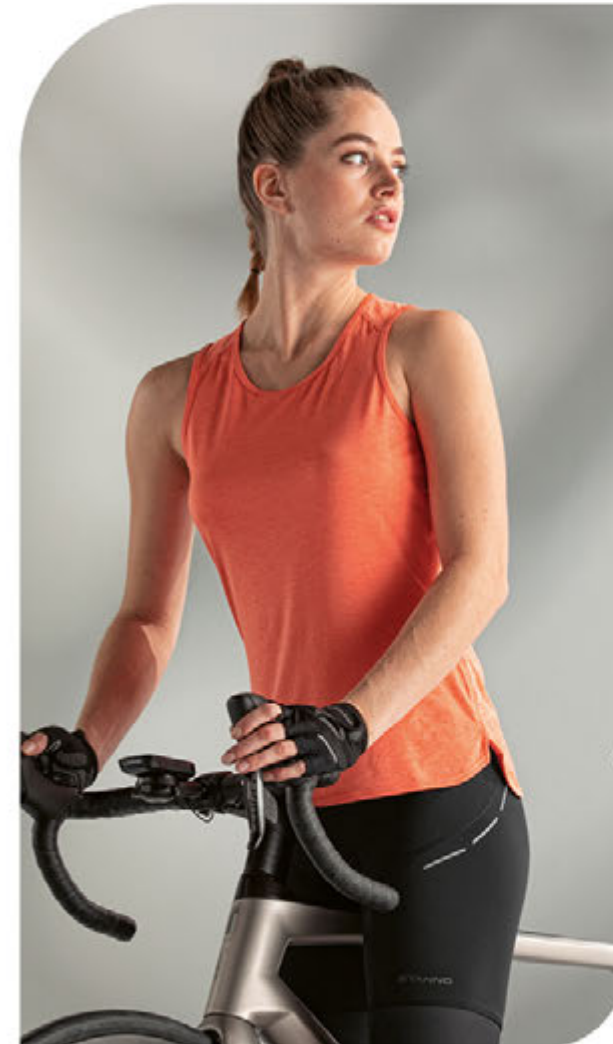

BASE

T-Shirt

ART.NR. **460004**

SR: XS - S - M - L - XL - 2XL - 3XL

£ **22,50**

- 60% cotton, 40% polyester
- round neck made of elastic rib material
- tonal print on the back and right chest
- suitable for sports and everyday use

FUNCTIONALS

Training Tank Top ladies

ART.NR. **469604**

SR: XS - S - M - L - XL - 2XL

£ **20,50**

- 86% recycled polyester, 14% spandex
- ladies fit
- round neck
- ClimaTec finish
- Stadium logo on right chest, Stanno logo on back and right shoulder
- easy print
- mesh insert at neck and sides