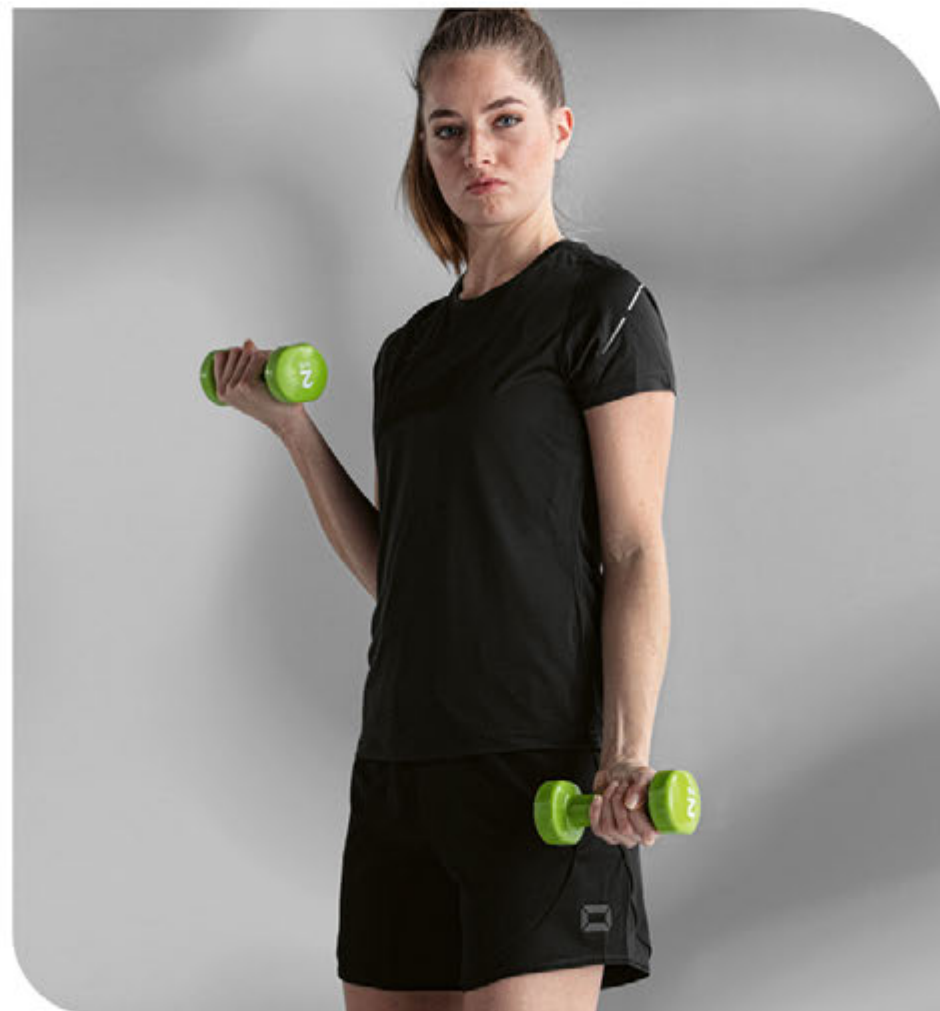

Black
422600 - 8000