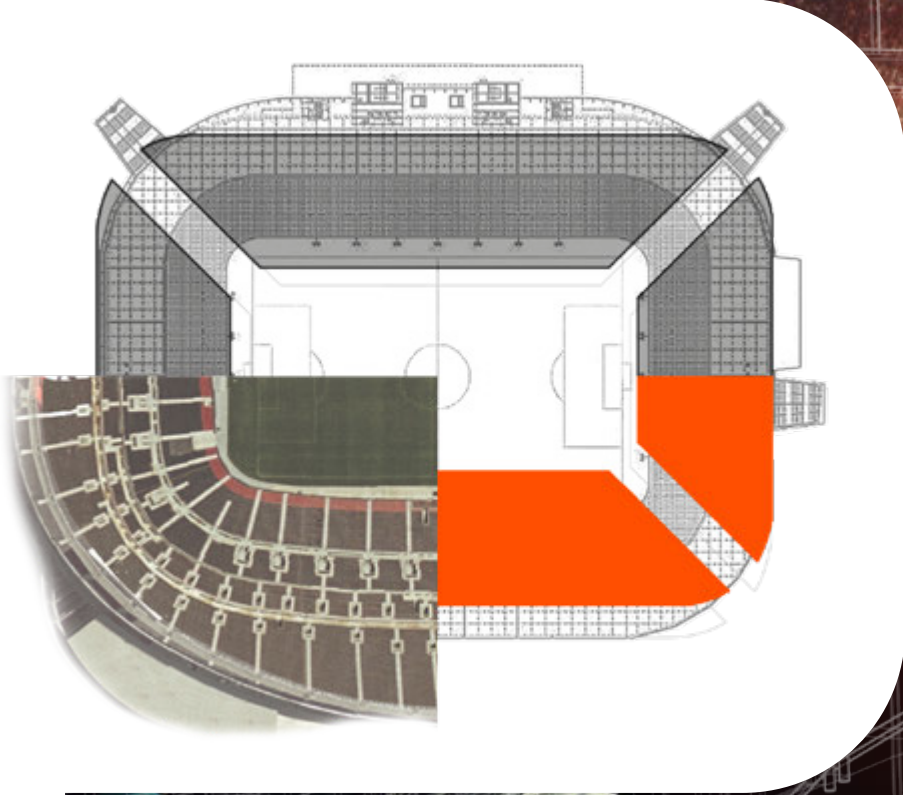

CONTENT

PAGE

ABOUT STANNO	2
SHIRTS	14
SHORTS	46
SOCKS	62
TOPS	84
PANTS	104
JACKETS	112
REFEREES	124
LEISURE	128
GOALKEEPERS	154
SPORTS BAGS	180
BALLS	192
ACCESSORIES	208
COLLECTIONS	206
SIZE CHARTS	246

© sandsun - stock.adobe.com