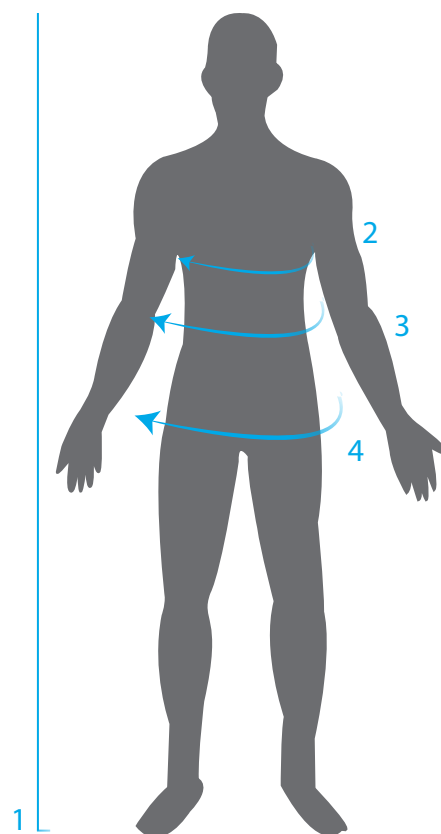

### 1. HEIGHT

Stand barefoot, against a wall in an upright position, making sure that the shoulder blades, buttocks and heels are firmly against the wall. Ask a team leader to, with a light pressure on the hair, mark the point level with the top of the skull with a pencil. Measure the height with a tape-measure.

### 2. CHEST

The chest circumference is measured while standing, with arms relaxed by your sides and with your palms facing your thighs. The tape-measure should be placed just below the nipples for men, and immediately below the breasts for women.

### 3. WAIST

Measure around the narrowest part, keeping the tape horizontal.

### 4. HIPS

Measure the circumference of the hips, in line with the top of the buttocks and keeping the tape horizontal.